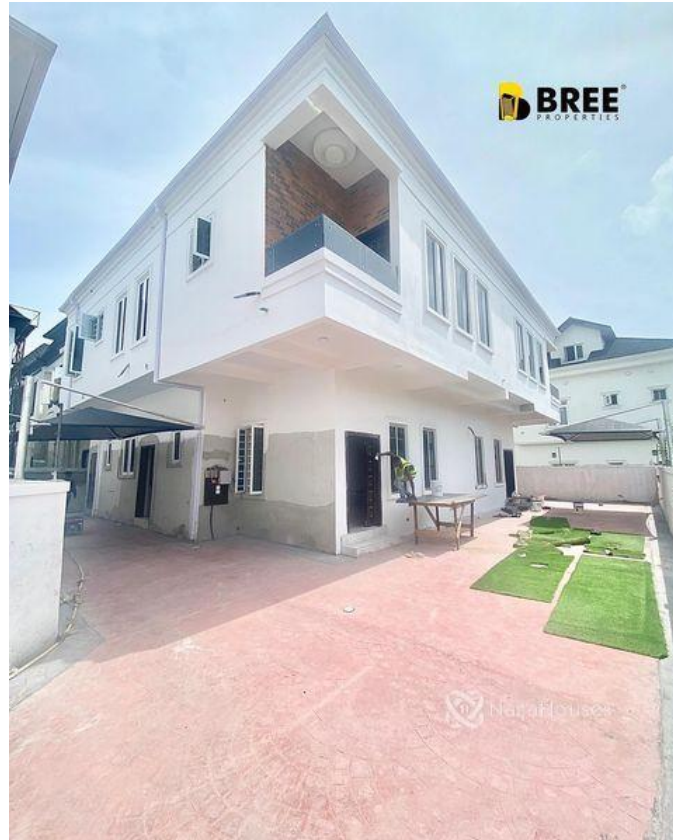

lekki toll gate, Lekki, Lekki, Lagos

lekki toll gate, Lekki, Lekki, Lagos

NGN 120,000,000.00

Bree Properties

Nigeria

Mobile: 08034775667

Office:

Fax:

Breepropertiesng@yahoo.com

Property Details

Category **For Sale**

Status **Active**

Price/Sq Ft ₦

On
naijahouses.com
1400 days

Type **Duplex**

Built

New apartment

Property Summary

Features

No Records Found

Property ID:	P1786425567
Category:	For Sale
Market Status:	Active
Listed Price:	120000000
Year Built:	
Property Size:	Sq m
Building Size:	Sq m
Lot Size:	100Sq m
Price per Sq. Meter:	
Bedroom:	4
Bathroom:	
Toilets:	
Parking:	
Service Fee:	
Other Fee:	
Tax Per Annum:	
Insurance Per Annum:	
HOA Per Annum:	