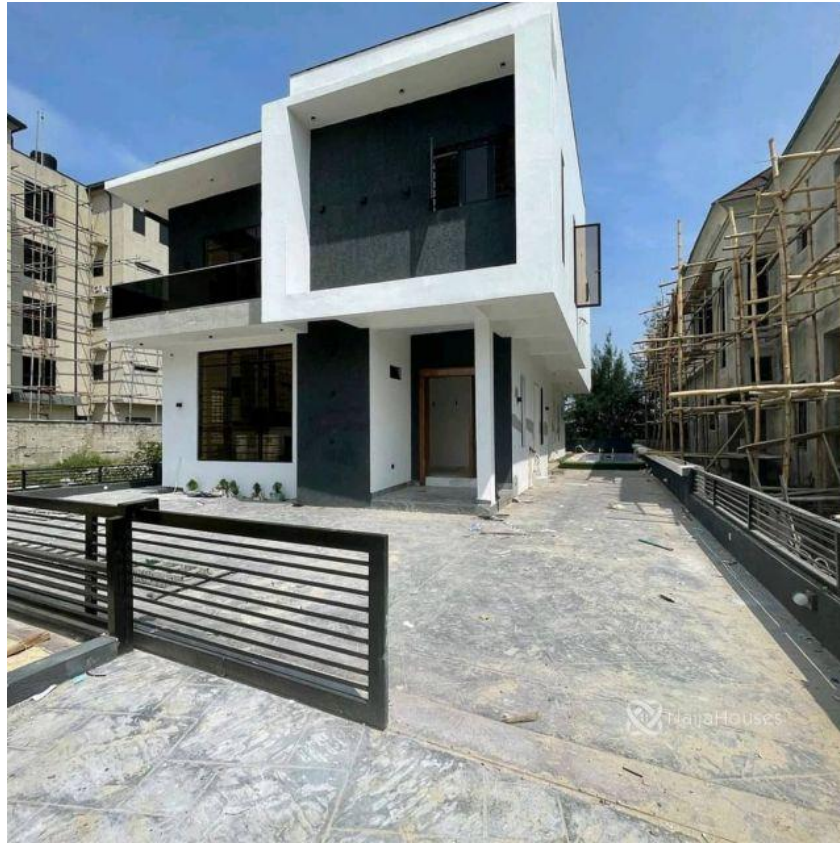

Lekky County Estate, Ikota, Lekki, Lekki, Lekki, Lagos

Lekky County Estate, Ikota, Lekki, Lekki, Lekki, Lagos

NGN 180,000,000.00

Hodisol Homes
Nigeria

Mobile: 0706 886 1004
Office:
Fax:
Support@hodisolhome.com