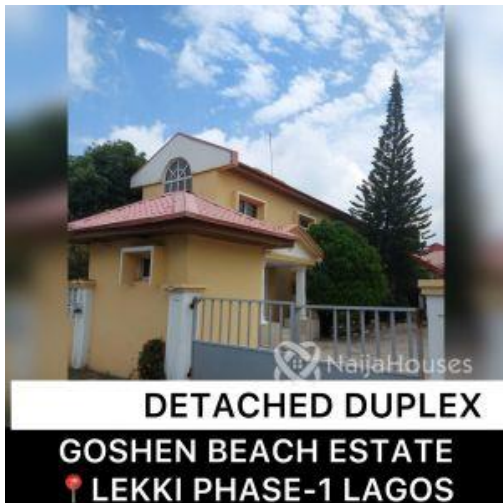

Property Summary

Features

No Records Found

Property ID:	P2918297494
Category:	For Sale
Market Status:	Active
Listed Price:	150000000
Year Built:	
Property Size:	Sq m
Building Size:	Sq m
Lot Size:	Sq m
Price per Sq. Meter:	
Bedroom:	4
Bathroom:	
Toilets:	
Parking:	
Service Fee:	
Other Fee:	
Tax Per Annum:	
Insurance Per Annum:	
HOA Per Annum: