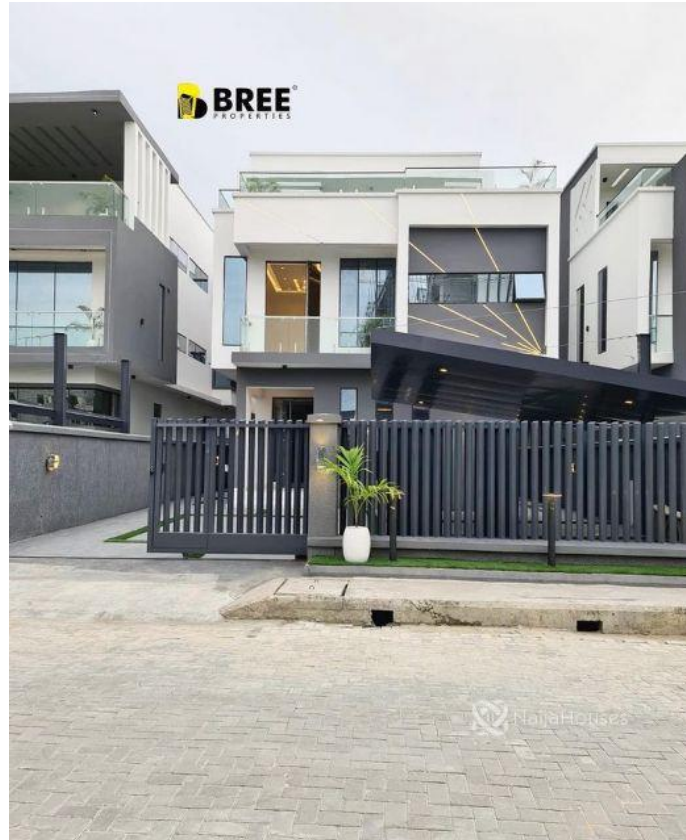

london, lekki, Lekki, Lekki, Lagos

london, lekki, Lekki, Lekki, Lagos

NGN 450,000,000.00

Bree Properties
Nigeria

Mobile: 08034775667
Office:
Fax:
Breepropertiesng@yahoo.com

Property Details

Category **For Sale**

Status **Active**

Price/Sq Ft ₦

On
naijahouses.com
1521 days

Type **Duplex**

Built

For sale !!Luxurious and massive 5 bedroom detached duplex with swimming pool, rooftop terrace, cinema , indoor gym ,box room, study and 2 room bq Osapa London Lekki Lagos 450m

Property Summary

Features

No Records Found

Property ID:	P3752485002
Category:	For Sale
Market Status:	Active
Listed Price:	450000000
Year Built:	
Property Size:	Sq m
Building Size:	Sq m
Lot Size:	100Sq m
Price per Sq. Meter:	
Bedroom:	5
Bathroom:	
Toilets:	
Parking:	
Service Fee:	
Other Fee:	
Tax Per Annum:	
Insurance Per Annum:	
HOA Per Annum:	