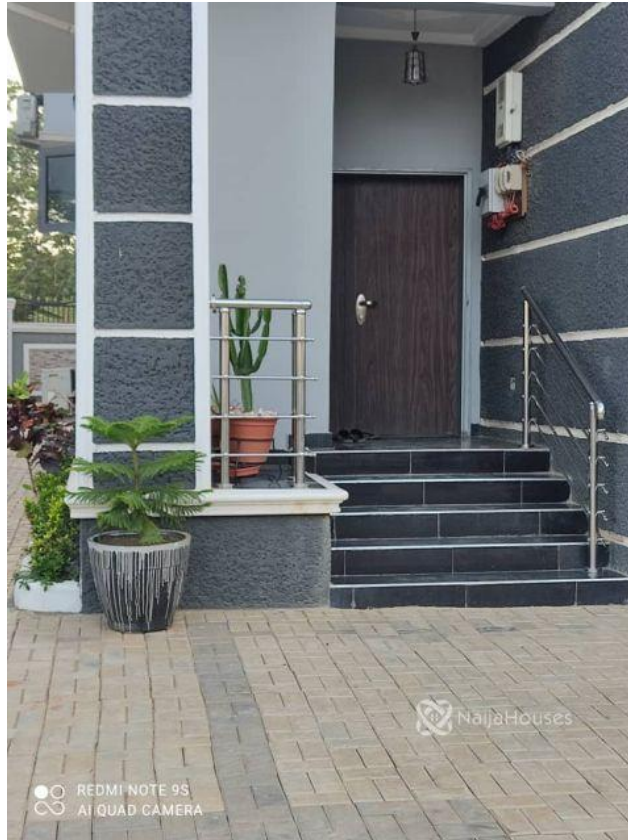

Lugbe NUT axis, Abuja, Abuja FCT

Lugbe NUT axis, Abuja, Abuja FCT

NGN 120,000,000.00

Jotham Shittu
Nigeria

Mobile: 08189901314
Office:
Fax:
jotham.shittu@themlsproperties.com