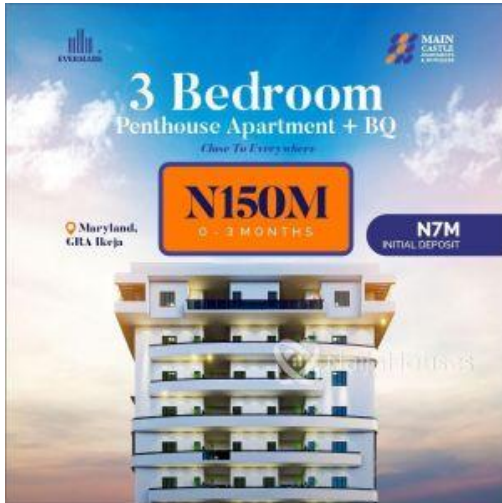

Property Summary

Features

No Records Found

Property ID:	P8564458080
Category:	For Sale
Market Status:	Active
Listed Price:	150000000
Year Built:	
Property Size:	Sq m
Building Size:	Sq m
Lot Size:	Sq m
Price per Sq. Meter:	
Bedroom:	3
Bathroom:	
Toilets:	
Parking:	
Service Fee:	
Other Fee:	
Tax Per Annum:	
Insurance Per Annum:	
HOA Per Annum: