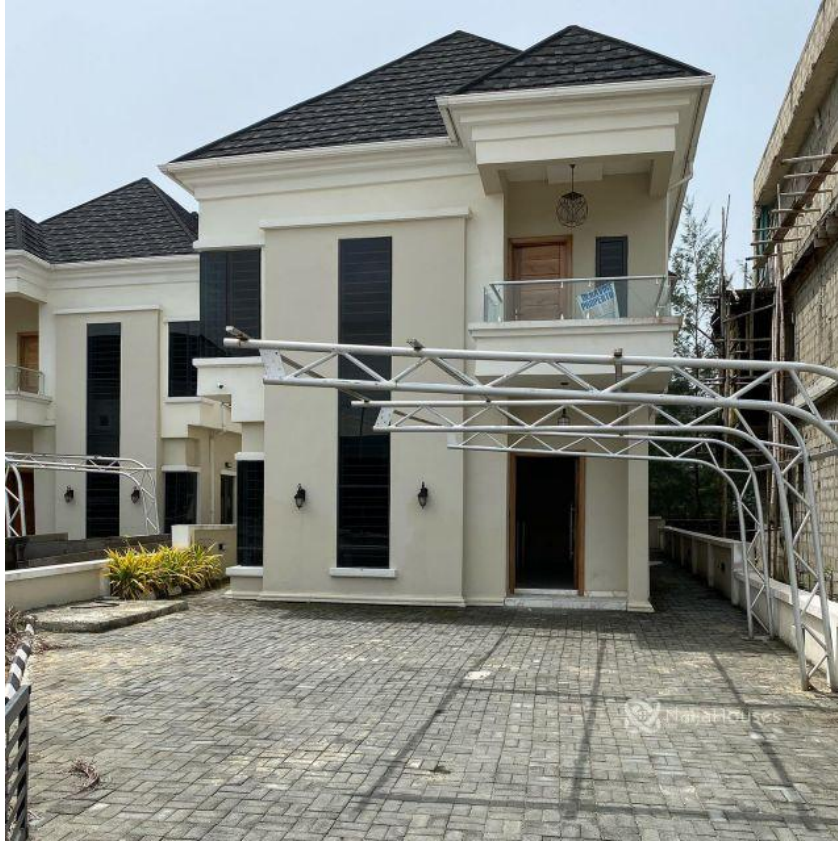

## MEGAMOUND ESTATE, Lekki, Lekki, Lagos

## MEGAMOUND ESTATE, Lekki, Lekki, Lagos

**NGN 88,000,000.00**

Kunle Showroom  
Nigeria

Mobile: 08038636000  
Office:  
Fax:  
[sunriserubyltd@gmail.com](mailto:sunriserubyltd@gmail.com)

## Property Details

Category **For Sale**

Status **Active**

Price/Sq Ft ₦

On  
naijahouses.com  
**2033 days**

Type  
**Terraces**

Built

5 BEDROOM | DETACHED | 1 BQ | GATED COMMUNITY | ₦88,000,000 NET| 400M2 Location- LEKKY COUNTY HOME, ( MEGAMOUND ESTATE), LAGOS For inspection please call - 08038636000

## Property Photos