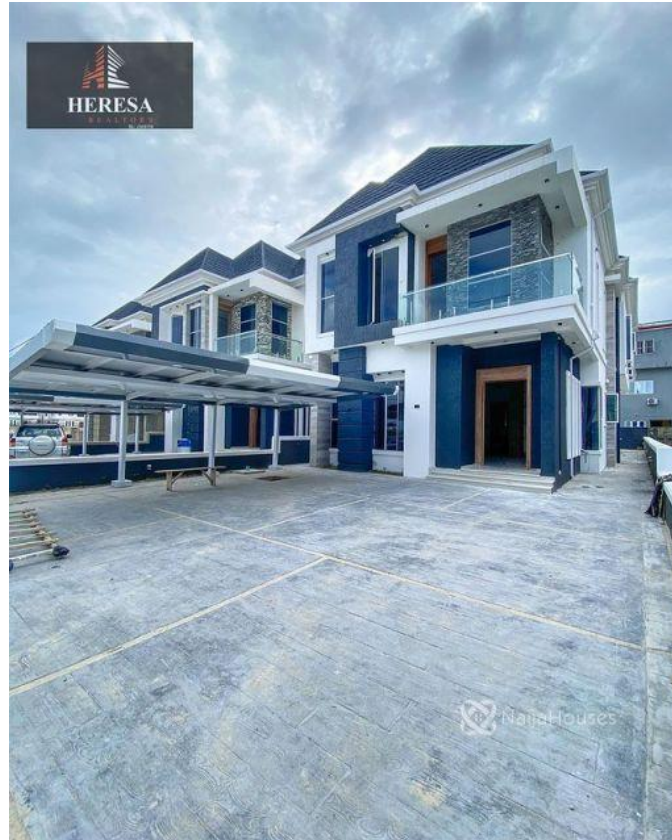

Megamound Ikota, Lekki, Lekki, Lekki, Lagos

Megamound Ikota, Lekki, Lekki, Lekki, Lagos

NGN 180,000,000.00

Oluchi Onuegbu

Nigeria

Mobile: 09091394938

Office:

Fax:

heresarealtors@gmail.com