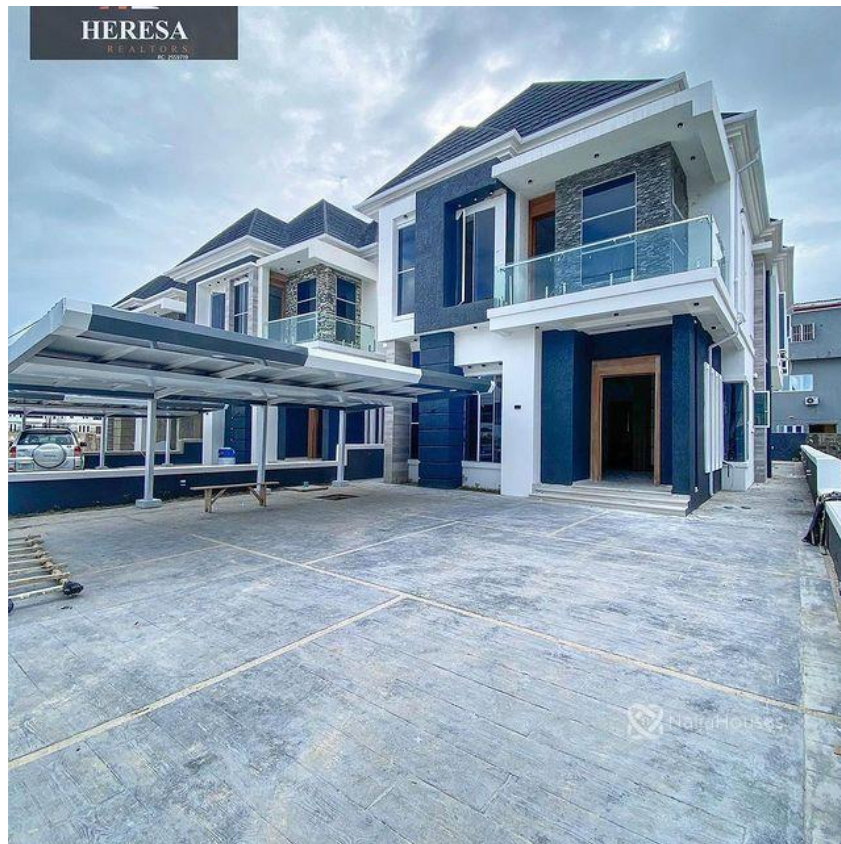

megamound ikota, lekki, Lekki, Lekki, Lagos

megamound ikota, lekki, Lekki, Lekki, Lagos

NGN 180,000,000.00

Oluchi Onuegbu

Nigeria

Mobile: 09091394938

Office:

Fax:

heresarealtors@gmail.com