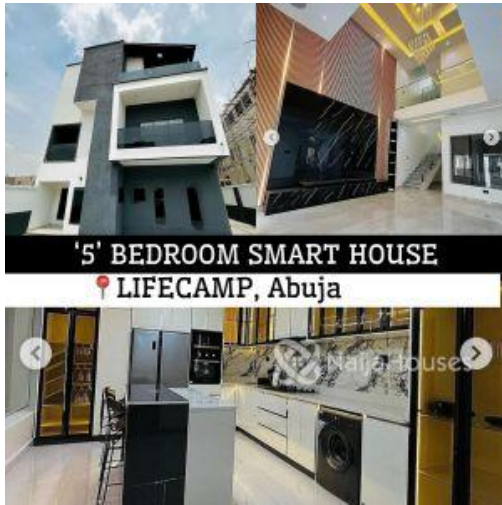

Property Summary

Features

No Records Found

Property ID:	P9253998192
Category:	For Sale
Market Status:	Active
Listed Price:	175000000
Year Built:	
Property Size:	Sq m
Building Size:	Sq m
Lot Size:	Sq m
Price per Sq. Meter:	
Bedroom:	5
Bathroom:	
Toilets:	
Parking:	
Service Fee:	
Other Fee:	
Tax Per Annum:	
Insurance Per Annum:	
HOA Per Annum: