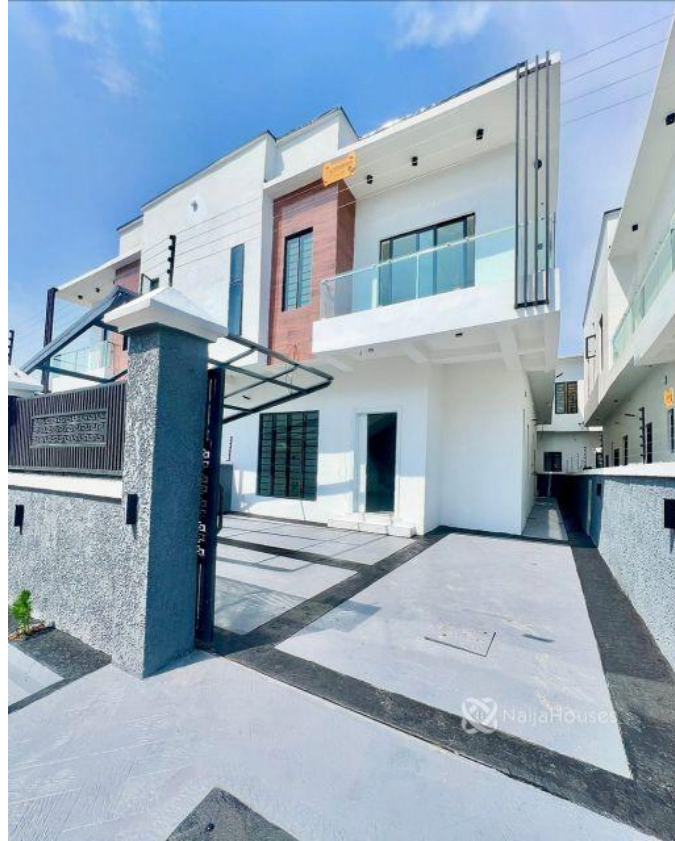

OFF ORCHID RD, Lekki, Lagos

OFF ORCHID RD, Lekki, Lagos

NGN 150,000,000.00

Adijat Ibrahim
Nigeria

Mobile: 09058800857
Office:
Fax:
adijatibrahim10101@gmail.com

Property Details

Category **For Sale**

Status **Active**

Price/Sq Ft ₦

On
naijahouses.com
571 days

Type **Duplex**

Built

LOVELY FINISHED SPACIOUS 4 BEDROOM SEMI DETACHED DUPLEX + A MAID QUARTER

PRICE: N150M

Title - Governor's consent and Building Permit

Property Summary