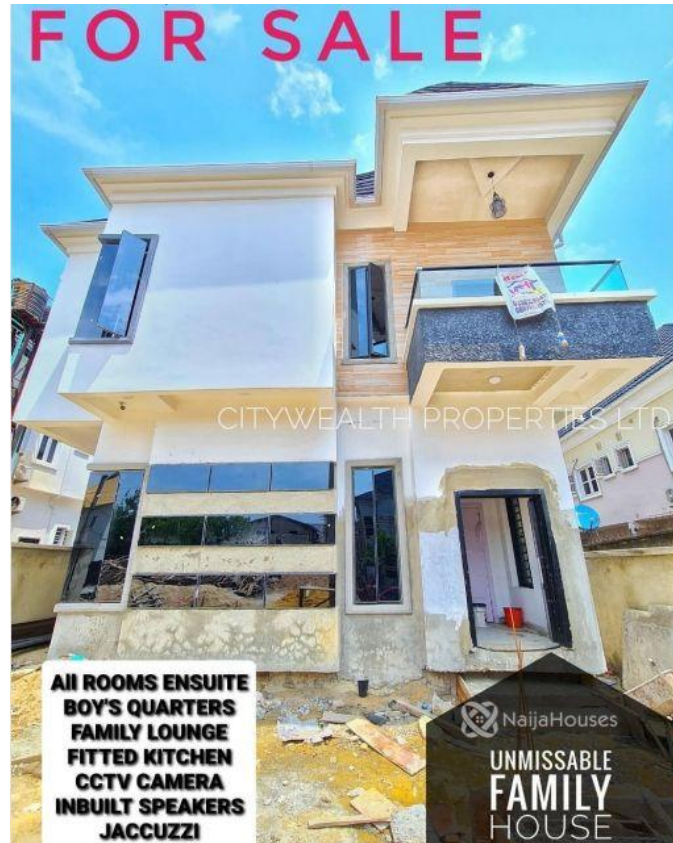

**OLOGOLO, JAKANDE NEAR OSAPA LONDON LEKKI., Lekki,
Lekki, Lagos**

OLOGOLO, JAKANDE NEAR OSAPA LONDON LEKKI., Lekki, Lekki, Lagos

NGN 95,000,000.00

CityWealth Consult

Nigeria

Mobile: 08035226545

Office:

Fax:

citywealthconsult@gmail.com

Property Details

Category **For Sale**

Status **Expired**

Price/Sq Ft ₦

On
naijahouses.com
1782 days

Type **Duplex**

Built

BRAND NEW 4 BEDROOM FULLY DETACHED DUPLEX WITH BQ IN A SERENE GATED ESTATE. .
LOCATION : OLOGOLO, JAKANDE NEAR OSAPA LONDON LEKKI. . PRICE : N95M .

Property Summary

Features

No Records Found

Property ID:	P0119012327
Category:	For Sale
Market Status:	Expired
Listed Price:	95000000
Year Built:	
Property Size:	Sq m
Building Size:	Sq m
Lot Size:	Sq m
Price per Sq. Meter:	
Bedroom:	4
Bathroom:	
Toilets:	
Parking:	
Service Fee:	
Other Fee:	
Tax Per Annum:	
Insurance Per Annum:	
HOA Per Annum:	