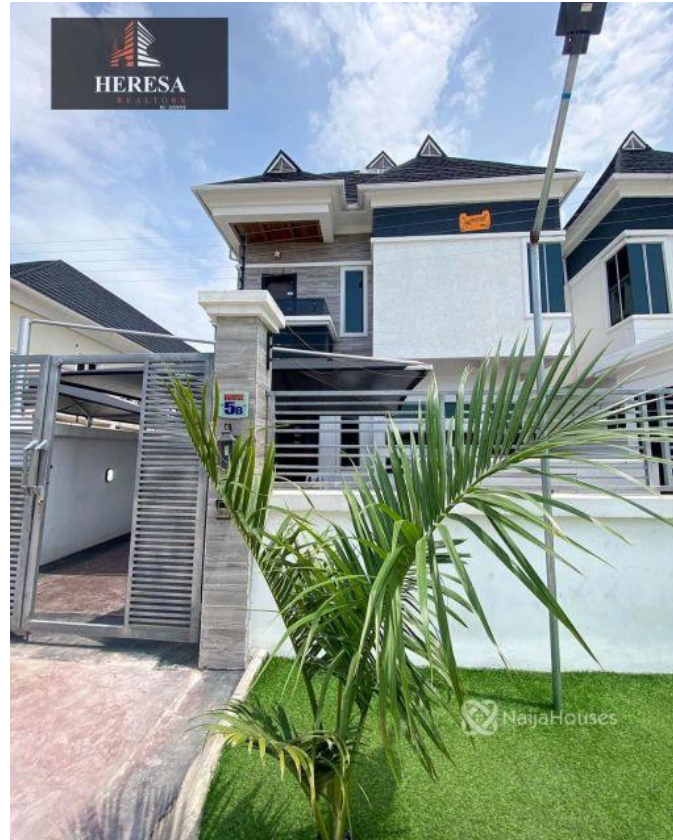

## Ologolo, Lagos, Lekki, Lekki, Lagos

## Property Details

Category **For Sale**

Status **Active**

Price/Sq Ft ₦

On  
naijahouses.com  
**1758 days**

Type **Duplex**

Built

SPACIOUS 5 BEDROOM FULLY DETACHED DUPLEX WITH BQ FOR SALE LOCATION: Ologolo, Lagos  
PRICE: N97M ( without furniture) N115m (Furnished) Features: -Rooms En suite -Tiled floor -Water treatment  
-jacuzzi -1 bq -Musical speaker -Wardrobes -Spacious rooms -POP ceiling -Fitted Kitchen -Shower -Balcony -  
Parking Space -Serene environment Title- Governor's consent

## Property Photos