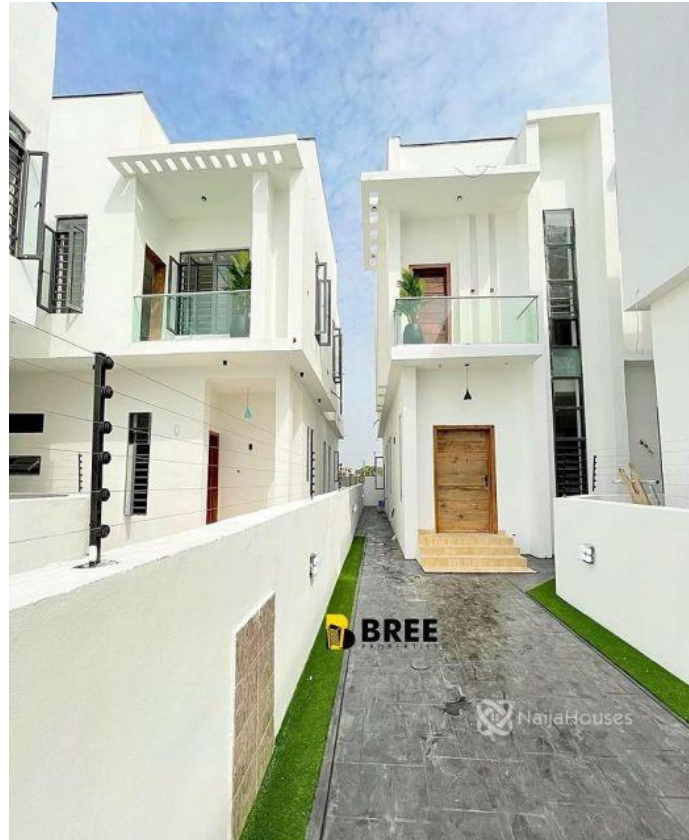

ologolo, Lekki, Lekki, Lagos

ologolo, Lekki, Lekki, Lagos

NGN 90,000,000.00

Bree Properties
Nigeria

Mobile: 08034775667
Office:
Fax:
Breepropertiesng@yahoo.com

Property Details

Category **For Sale**

Status **Active**

Price/Sq Ft ₦

On
naijahouses.com
1447 days

Type **Duplex**

Built

For Sale Well designed 4 Bedroom Semi Detached House Location: Ologolo Lekki Price: 90m Features: Gated estate Serene environment Spacious rooms All rooms en-suite Fitted kitchen Fine Lounge Inbuilt speakers Water heaters Shower cubicles Bath tub Walk in closet Clean treated water

Property Summary

Features

No Records Found

Property ID:	P9139565180
Category:	For Sale
Market Status:	Active
Listed Price:	90000000
Year Built:	
Property Size:	Sq m
Building Size:	Sq m
Lot Size:	100Sq m
Price per Sq. Meter:	
Bedroom:	4
Bathroom:	
Toilets:	
Parking:	
Service Fee:	
Other Fee:	
Tax Per Annum:	
Insurance Per Annum:	
HOA Per Annum:	