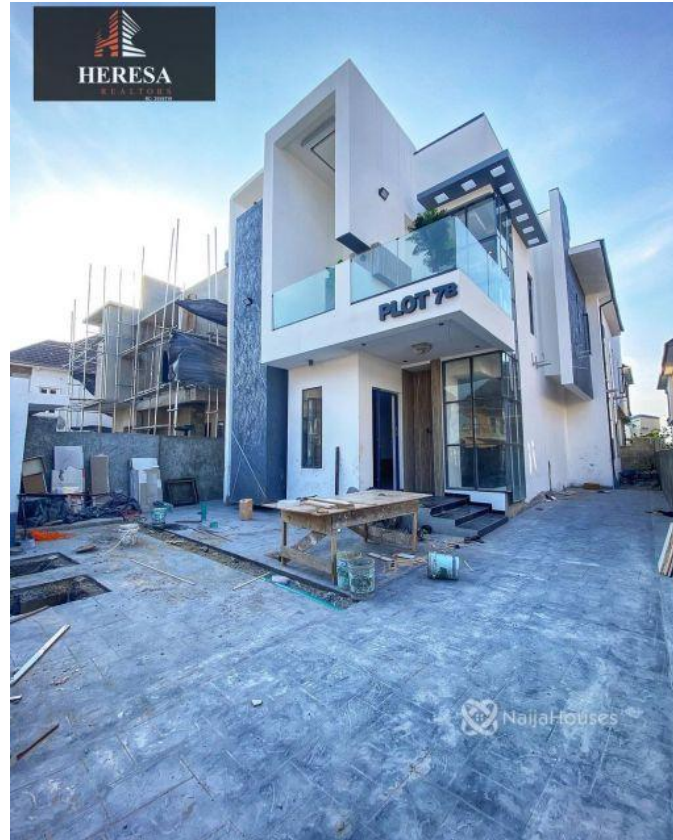

Ologolo, Lekki, Lekki, Lekki, Lagos

Ologolo, Lekki, Lekki, Lekki, Lagos

NGN 280,000,000.00

Oluchi Onuegbu

Nigeria

Mobile: 09091394938

Office:

Fax:

heresarealtors@gmail.com