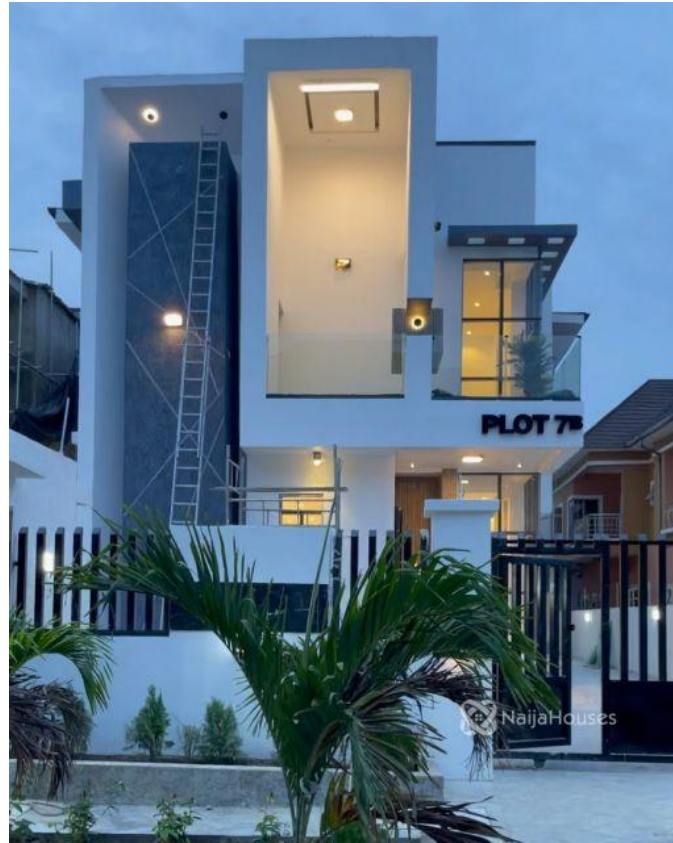

Ologolo,Lekki ,Lagos, Lekki, Lekki, Lagos

Ologolo,Lekki ,Lagos, Lekki, Lekki, Lagos

NGN 280,000,000.00

SkyCrest Homes

Nigeria

Mobile: 07032517020

Office:

Fax:

investhub.ng@gmail.com

Property Details

Category **For Sale**

Status **Active**

Price/Sq Ft ₦

On
naijahouses.com
1728 days

Type **Duplex**

Built

Five bedrooms fully detached duplex with BQ for sale Location: Ologolo, Lekki, Lagos Price: N280M asking
Features; - All rooms en-suite - 24hours security - well fitted kitchen - car park space for 4cars, - jacuzzi -
quality wardrobe - In-built speakers - Water-heater - swimming pool - Gym - Water treatment system - laundry
- 4-way surround speakers in the ceiling with Bluetooth connectivity - cctv pre-installed