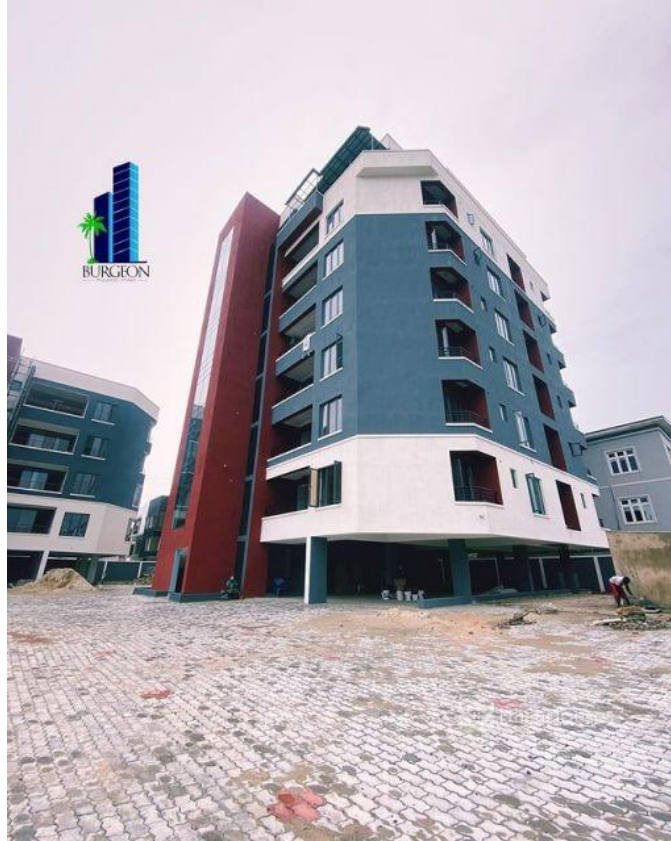

Oniru , Lekki ,Lagos, Lekki, Lekki, Lagos

**Oniru , Lekki ,Lagos, Lekki, Lekki, Lagos**

**NGN 120,000,000.00**

Olayinka Ojewoye  
Nigeria

Mobile: 07032562319  
Office:  
Fax:  
[info@burgeonpropertieslimited.com](mailto:info@burgeonpropertieslimited.com)

## Property Details

Category **For Sale**

Status **Active**

Price/Sq Ft ₦

On  
naijahouses.com  
**1763 days**

Type **Flats / Apartments**

Built

BRAND NEW LISTING KINDLY SWIPE RIGHT PRICE: N120,000,000(120M) Rental Value:N6,000,000(N6M)

## Property Photos