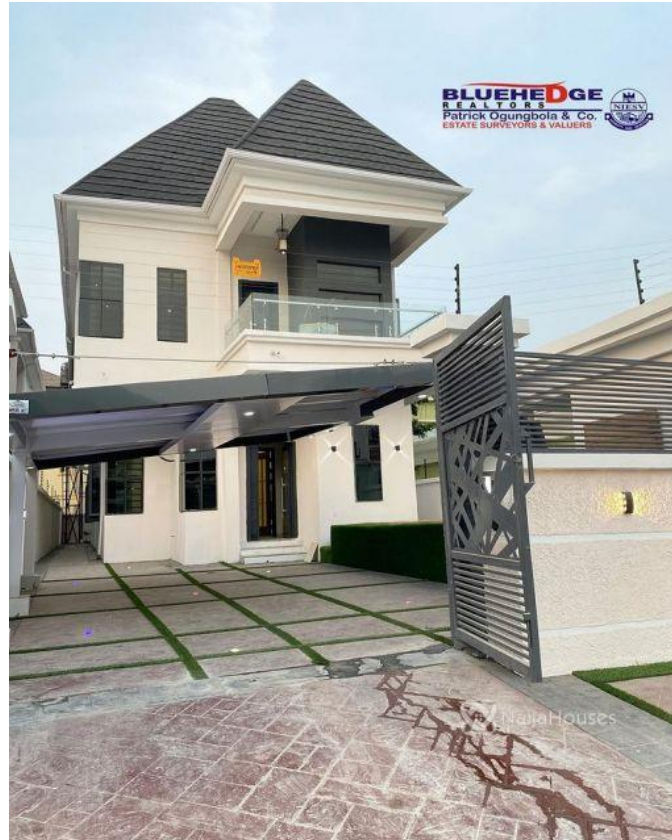

oniru, Lekki, Lekki, Lagos

oniru, Lekki, Lekki, Lagos

NGN 270,000,000.00

Bree Properties

Nigeria

Mobile: 08034775667

Office:

Fax:

Breepropertiesng@yahoo.com

Property Details

Category **For Sale**

Status **Active**

Price/Sq Ft ₦

On
naijahouses.com
1396 days

Type **Duplex**

Built

SUPERB 5 BEDROOM DETACHED DUPLEX FOR SALE

Property Summary

Features

No Records Found

Property ID:	P2401525398
Category:	For Sale
Market Status:	Active
Listed Price:	270000000
Year Built:	
Property Size:	Sq m
Building Size:	Sq m
Lot Size:	100Sq m
Price per Sq. Meter:	
Bedroom:	5
Bathroom:	
Toilets:	
Parking:	
Service Fee:	
Other Fee:	
Tax Per Annum:	
Insurance Per Annum:	
HOA Per Annum:	