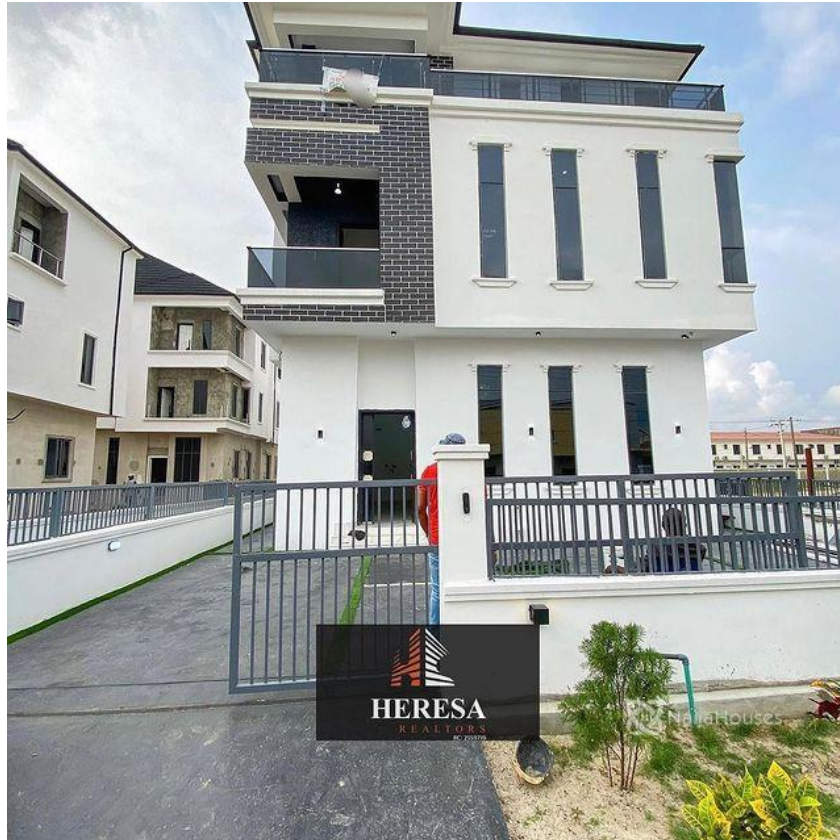

orchid, lagos, Lekki, Lekki, Lagos

orchid, lagos, Lekki, Lekki, Lagos

NGN 165,000,000.00

Oluchi Onuegbu

Nigeria

Mobile: 09091394938

Office:

Fax:

heresarealtors@gmail.com