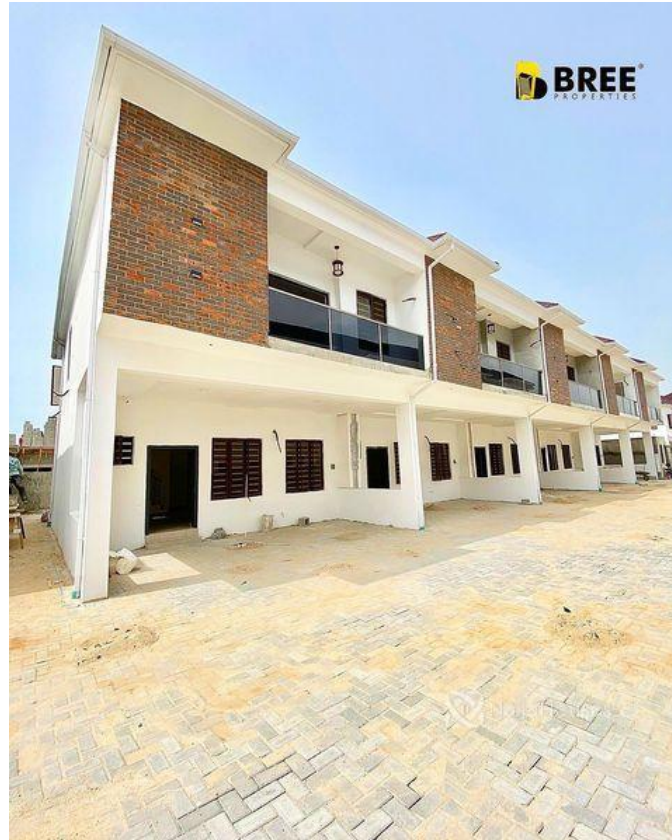

orchid, Lekki, Lekki, Lagos

**orchid, Lekki, Lekki, Lagos**

**NGN 80,000,000.00**

Bree Properties

Nigeria

Mobile: 08034775667

Office:

Fax:

## Property Details

Category **For Sale**

Status **Active**

Price/Sq Ft ₦

On  
naijahouses.com  
**1361 days**

Type **Duplex**

Built

Fully serviced 4 bedroom terrace and semi detached duplexes for sale

## Property Photos