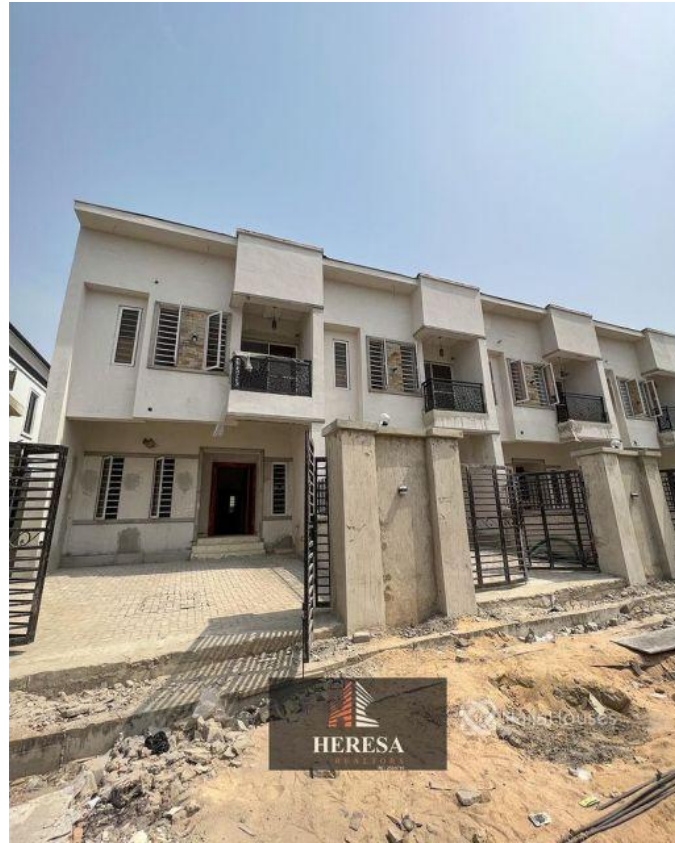

orchid, lekki, Lekki, Lekki, Lagos

orchid, lekki, Lekki, Lekki, Lagos

NGN 55,000,000.00

Oluchi Onuegbu

Nigeria

Mobile: 09091394938

Office:

Fax:

heresarealtors@gmail.com