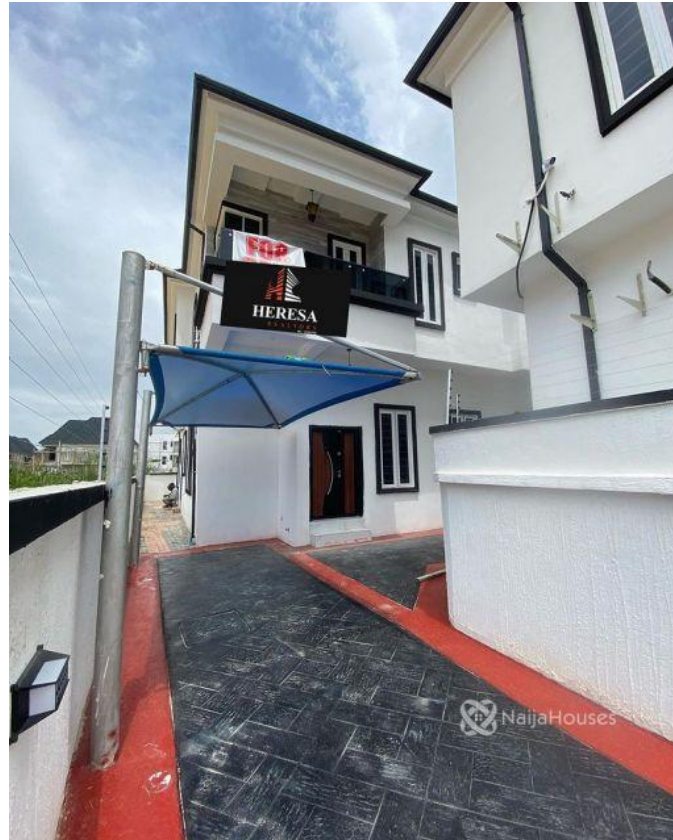

orchid, lekki, Lekki, Lekki, Lagos

orchid, lekki, Lekki, Lekki, Lagos

NGN 80,000,000.00

Oluchi Onuegbu

Nigeria

Mobile: 09091394938

Office:

Fax:

heresarealtors@gmail.com