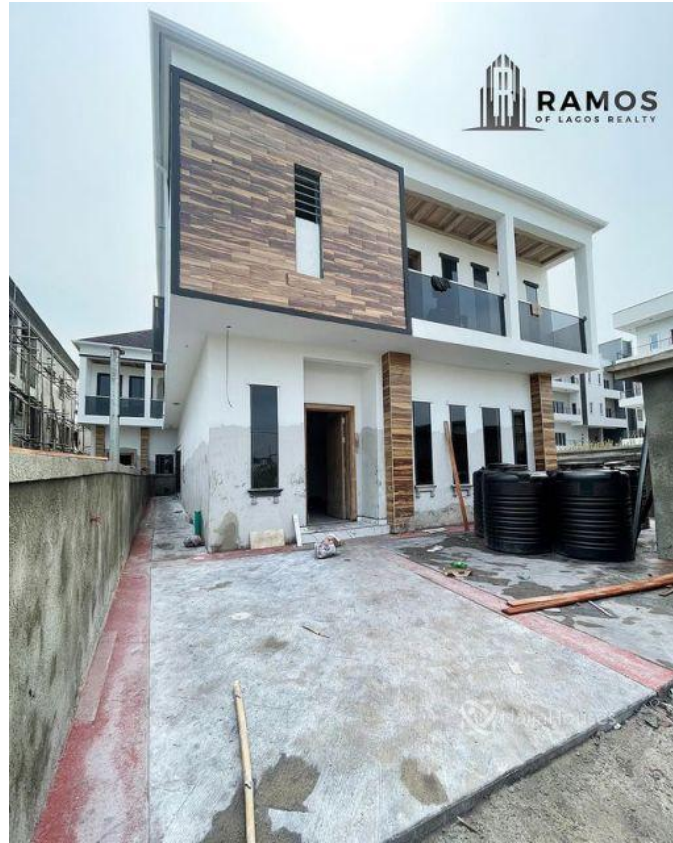

orchid,lekki, Lekki, Lekki, Lagos

orchid,lekki, Lekki, Lekki, Lagos

NGN 80,000,000.00

Ramos Of Lagos Realty
Nigeria

Mobile: 08133355522
Office:
Fax:
info@ramosofrealty.com