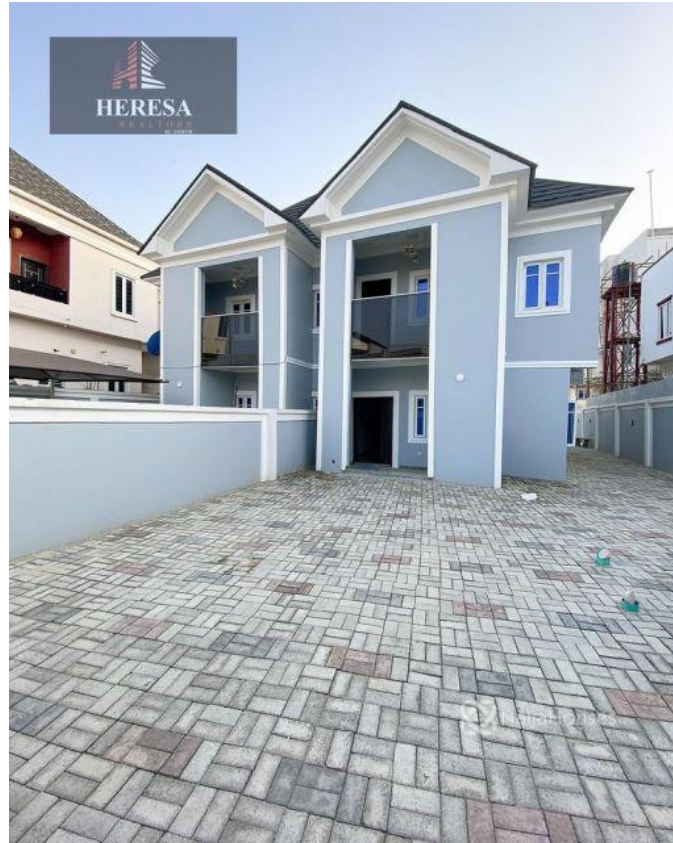

osapa Axis,lagos, Osapa, Lekki, Lagos

osapa Axis,lagos, Osapa, Lekki, Lagos

NGN 70,000,000.00

Oluchi Onuegbu
Nigeria

Mobile: 09091394938
Office:
Fax:
heresarealtors@gmail.com