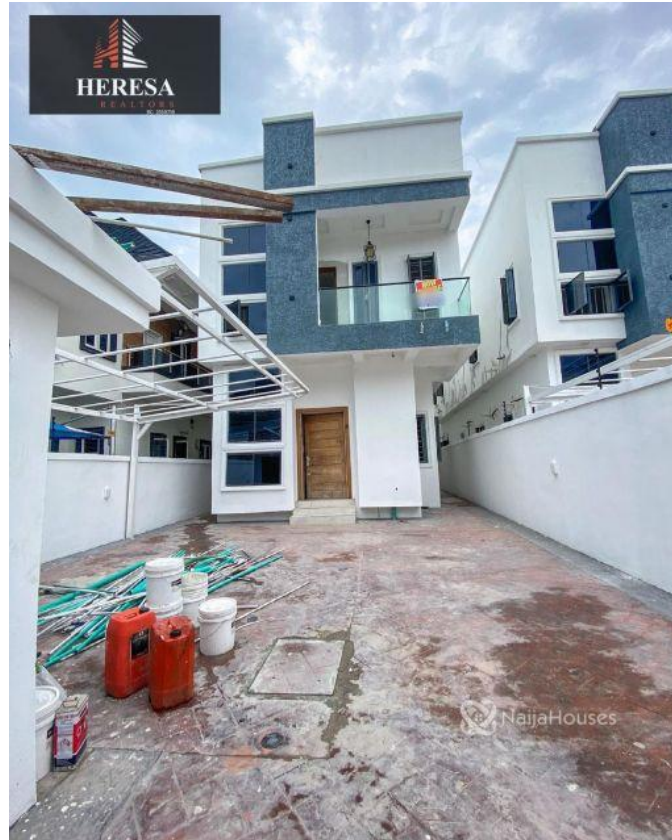

OSAPA, LAGOS, Lekki, Lekki, Lagos

OSAPA, LAGOS, Lekki, Lekki, Lagos

NGN 130,000,000.00

Oluchi Onuegbu

Nigeria

Mobile: 09091394938

Office:

Fax:

heresarealtors@gmail.com