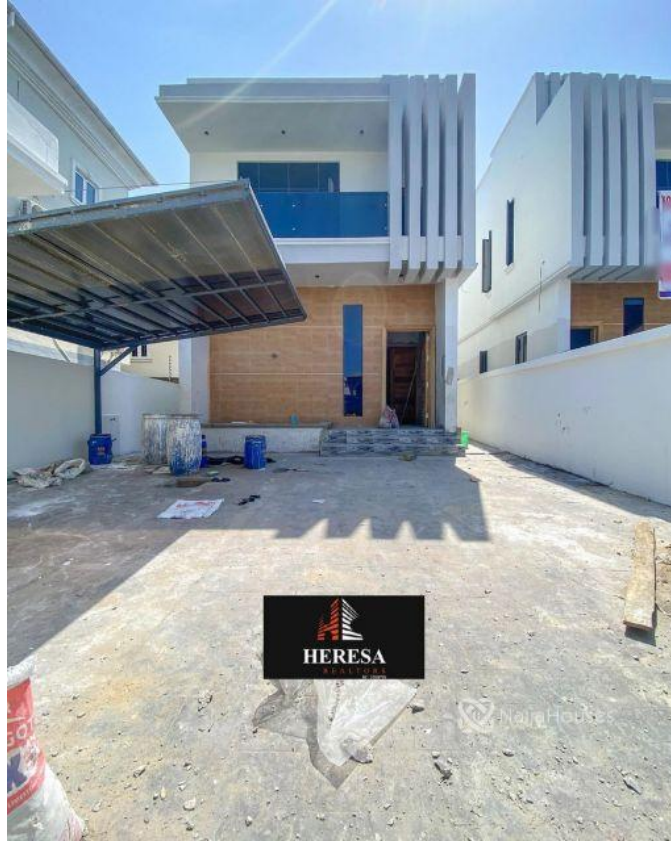

OSAPA, LAGOS, Lekki, Lekki, Lagos

OSAPA, LAGOS, Lekki, Lekki, Lagos

NGN 140,000,000.00

Oluchi Onuegbu
Nigeria

Mobile: 09091394938
Office:
Fax:
heresarealtors@gmail.com