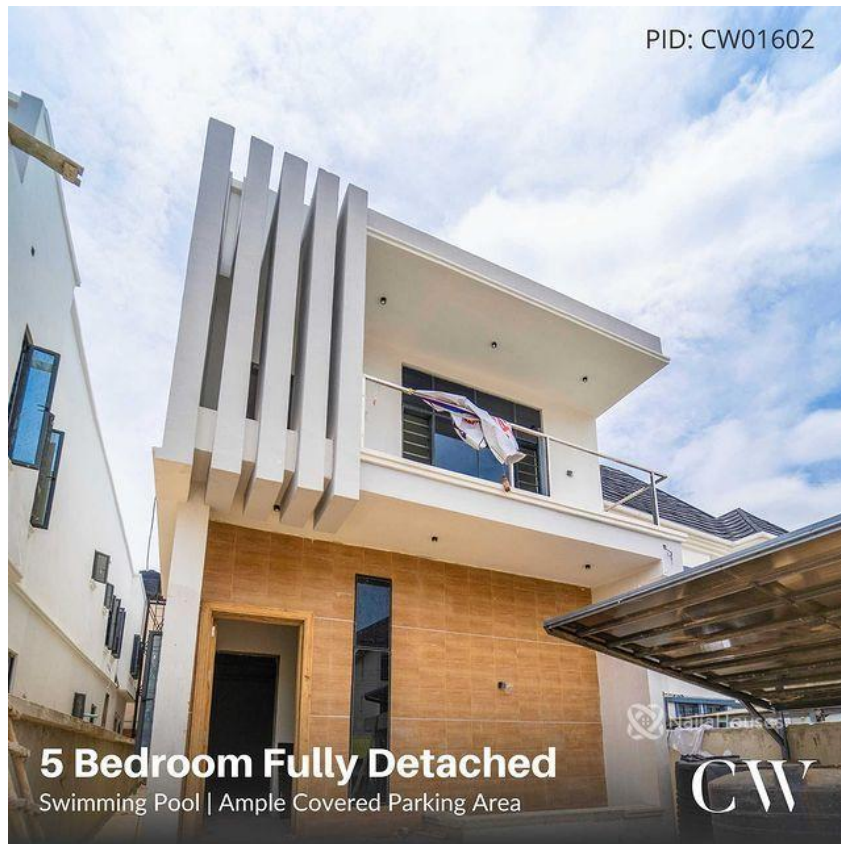

osapa, Lekki, Lagos

osapa, Lekki, Lagos

NGN 140,000,000.00

CW Real Estate
Nigeria

Mobile: 09062511340
Office:
Fax:
elo@cwlagos.com