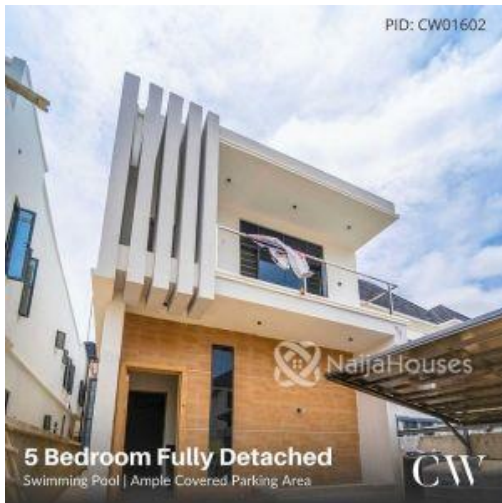

Property Summary

Features

No Records Found

Property ID:	P1172402808
Category:	For Sale
Market Status:	Expired
Listed Price:	140000000
Year Built:	
Property Size:	Sq m
Building Size:	Sq m
Lot Size:	Sq m
Price per Sq. Meter:	
Bedroom:	5
Bathroom:	
Toilets:	
Parking:	
Service Fee:	
Other Fee:	
Tax Per Annum:	
Insurance Per Annum:	
HOA Per Annum: