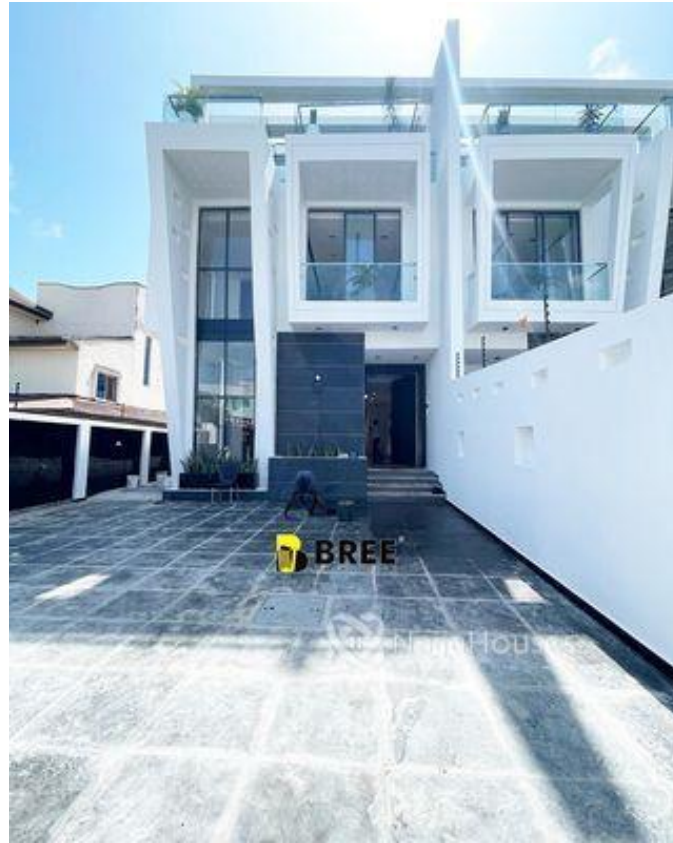

## Osapa, Lekki, Lagos

## Property Details

Category **For Sale**

Status **Active**

Price/Sq Ft ₦

On  
naijahouses.com  
**716 days**

Type **Duplex**

Built

Brand new contemporary 5 bedroom semi-detached duplex with ultra-modern findings sitting on 2 floors with cinema, en-suite rooms, 3 penthouses, swimming pool, a study, fully equipped kitchen, defined dining section, family lounge, LED lightings, chandeliers, car park can take 3/4 cars, large walk-in closets, washing machine, gas cookers, microwave oven, bathtub, shower cubicle, one bedroom bq, well finished in a serene estate among others Location: Osapa London Lekki Lagos Price: 280m

## Property Photos