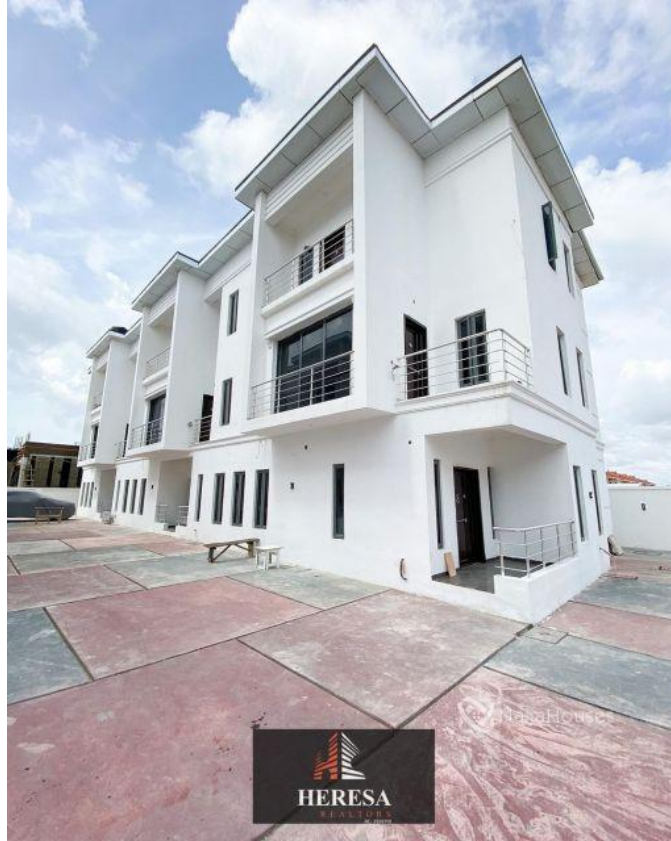

OSAPA LEKKI ,LAGOS, Lekki, Lekki, Lagos

OSAPA LEKKI ,LAGOS, Lekki, Lekki, Lagos

NGN 65,000,000.00

Oluchi Onuegbu

Nigeria

Mobile: 09091394938

Office:

Fax:

heresarealtors@gmail.com