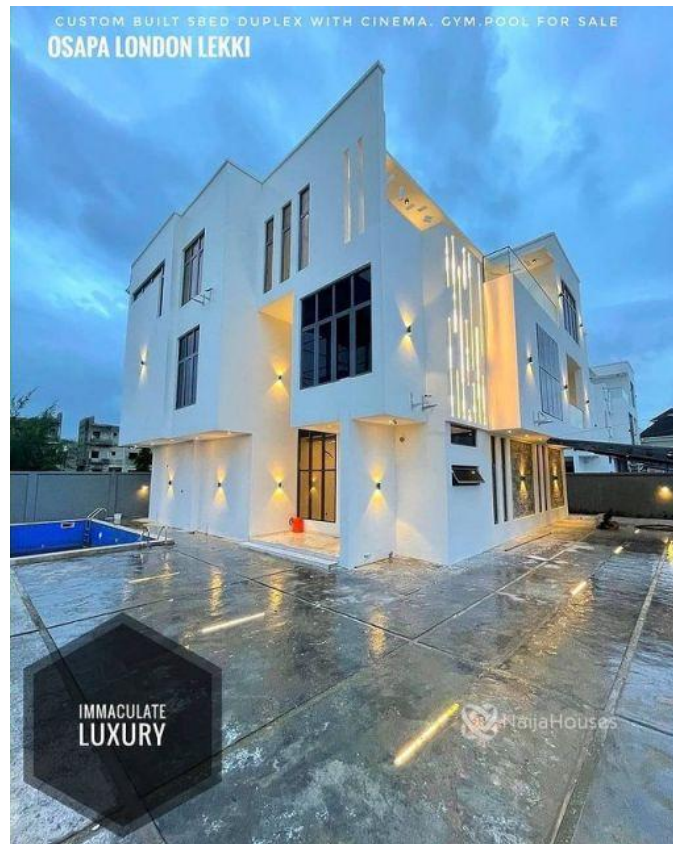

Osapa, Lekki, Lagos, Lekki, Lekki, Lagos

Osapa, Lekki, Lagos, Lekki, Lekki, Lagos

NGN 370,000,000.00

CityWealth Consult
Nigeria

Mobile: 08035226545
Office:
Fax:
citywealthconsult@gmail.com