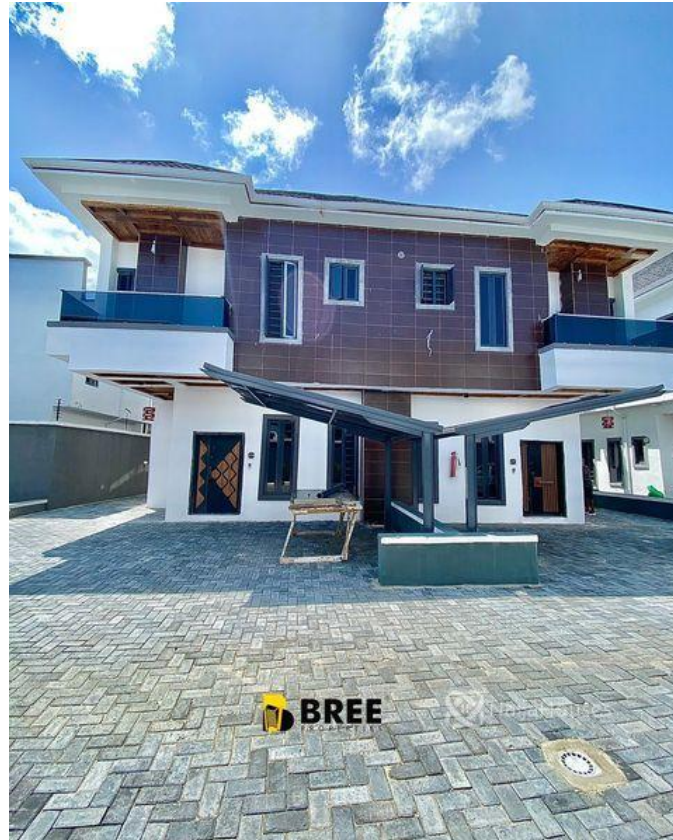

osapa lekki, Lekki, Lekki, Lagos

**osapa lekki, Lekki, Lekki, Lagos**

**NGN 110,000,000.00**

Bree Properties  
Nigeria

Mobile: 08034775667  
Office:  
Fax:  
[Breepropertiesng@yahoo.com](mailto:Breepropertiesng@yahoo.com)

## Property Details

Category **For Sale**

Status **Active**

Price/Sq Ft ₦

On  
naijahouses.com  
**1080 days**

Type **Duplex**

Built

Osapa London Lekki Spacious and serviced 4 bedroom semi detached duplex for sale Location: Osapa Lekki Price: 110m Features: En-suite rooms Spacious rooms Serviced with 24hr electricity 24/7 security Fitted kitchen Quality closets Modern sanitary wares Bq Stamped flooring Car port Swimming pool Gym Kids play area

### Features

No Records Found

Property ID:	P7430035544
Category:	For Sale
Market Status:	Active
Listed Price:	110000000
Year Built:	
Property Size:	Sq m
Building Size:	Sq m
Lot Size:	100Sq m
Price per Sq. Meter:	
Bedroom:	4
Bathroom:	
Toilets:	
Parking:	
Service Fee:	
Other Fee:	
Tax Per Annum:	
Insurance Per Annum:	
HOA Per Annum:	

## Property Photos