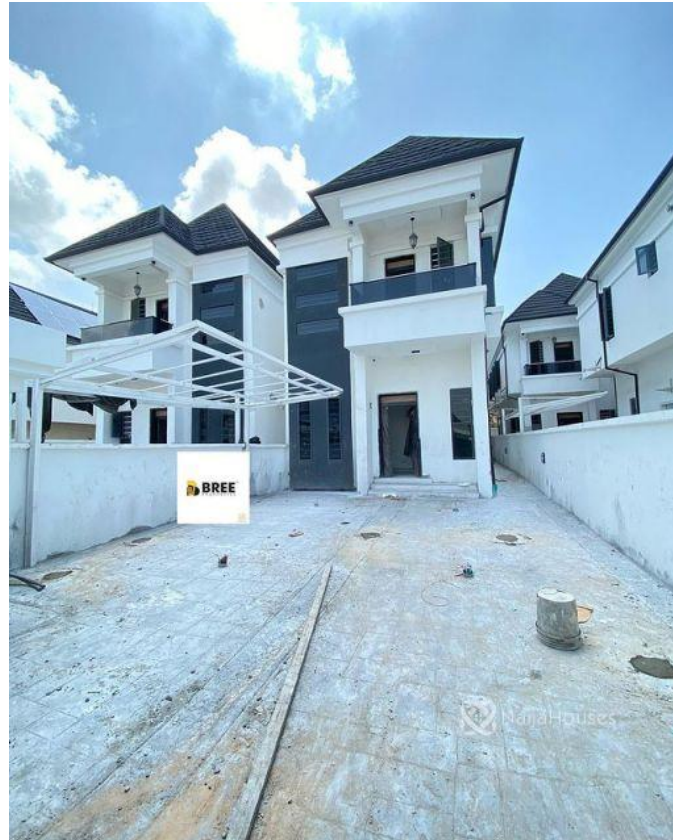

Osapa London, Lekki, Lagos

Osapa London, Lekki, Lagos

NGN 128,000,000.00

Bree Properties

Nigeria

Mobile: 08034775667

Office:

Fax:

Breepropertiesng@yahoo.com

Property Details

Category **For Sale**

Status **Expired**

Price/Sq Ft ₦

On
naijahouses.com
1838 days

Type **Duplex**

Built

Luxurious five bedroom detached duplex with a bq Location : Osapa London lekki Features : Gated estate Large living room Spacious rooms en-suite Ample Car park compound Stamped concrete flooring Furnished kitchen Pls call Bree on 08034775667 to seal an inspection

Property Summary

Features

No Records Found

Property ID:	P4649761937
Category:	For Sale
Market Status:	Expired
Listed Price:	128000000
Year Built:	
Property Size:	Sq m
Building Size:	Sq m
Lot Size:	Sq m
Price per Sq. Meter:	
Bedroom:	5
Bathroom:	
Toilets:	
Parking:	
Service Fee:	
Other Fee:	
Tax Per Annum:	5
Insurance Per Annum:	
HOA Per Annum:	