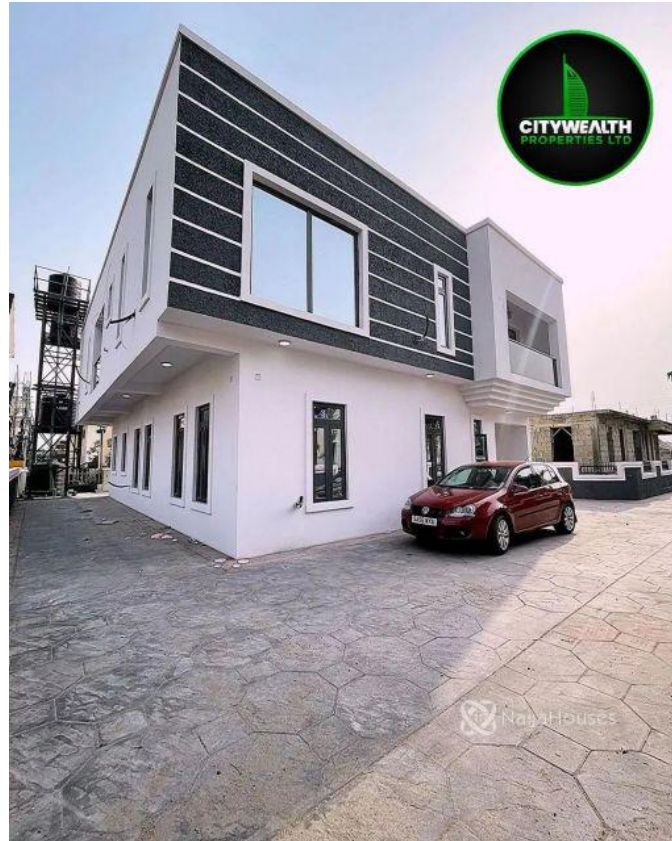

Osapa London ,Lekki Lagos Price: N220 Million, Lekki, Lekki,  
Lagos

**Osapa London ,Lekki Lagos Price: N220 Million, Lekki, Lekki, Lagos**

**NGN 220,000,000.00**

CityWealth Consult  
Nigeria

Mobile: 08035226545  
Office:  
Fax:  
[citywealthconsult@gmail.com](mailto:citywealthconsult@gmail.com)

## Property Details

Category **For Sale**

Status **Active**

Price/Sq Ft ₦

On  
naijahouses.com  
**1406 days**

Type  
**Terraces**

Built

Luxury brand new Jumbo 5 bed duplex with spacious compound for sale. Location: Osapa London, Lekki Lagos  
Price: N220 Million FEATURES 5 Baths| 6 Toilets Fully Fitted Kitchen Central POP Speaker Dolby surround  
Sound System Intercom CCTV camera Fitted Wardrobes Spacious compound for parking Balconies.

## Property Photos