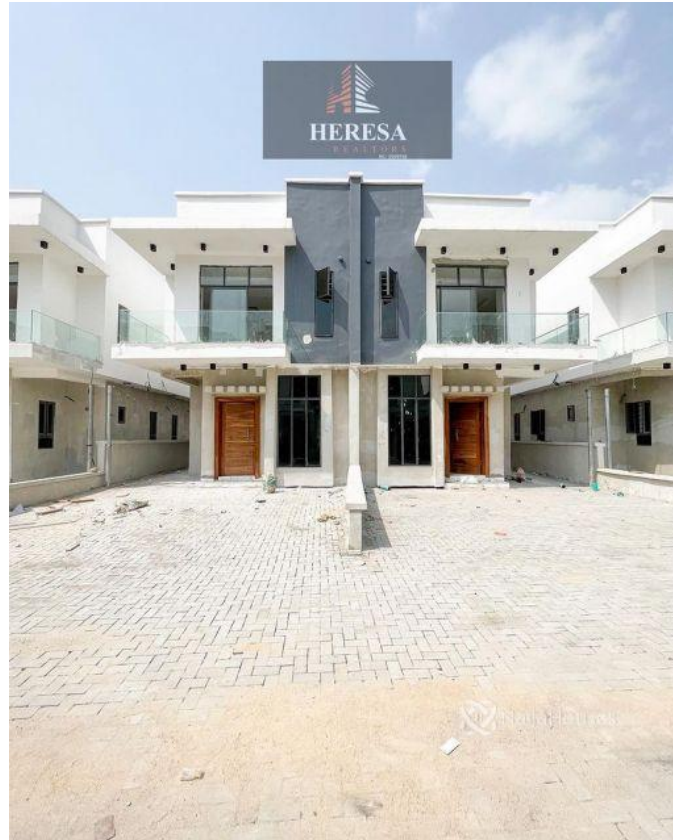

osapa london, Osapa, Lekki, Lagos

osapa london, Osapa, Lekki, Lagos

NGN 85,000,000.00

Oluchi Onuegbu

Nigeria

Mobile: 09091394938

Office:

Fax:

heresarealtors@gmail.com