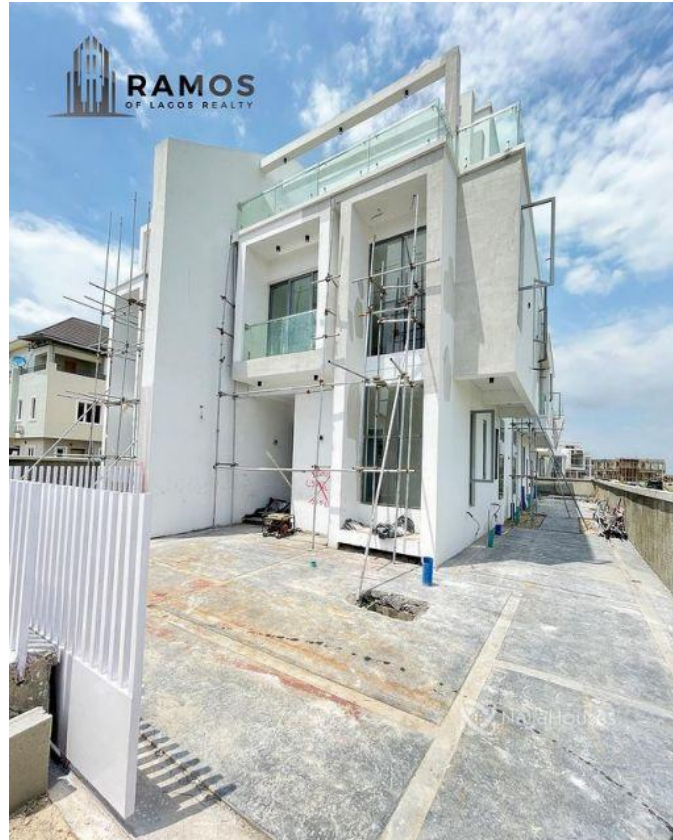

osapa,lekki , Lekki, Lekki, Lagos

osapa,lekki , Lekki, Lekki, Lagos

NGN 265,000,000.00

Ramos Of Lagos Realty

Nigeria

Mobile: 08133355522

Office:

Fax:

info@ramosofrealty.com