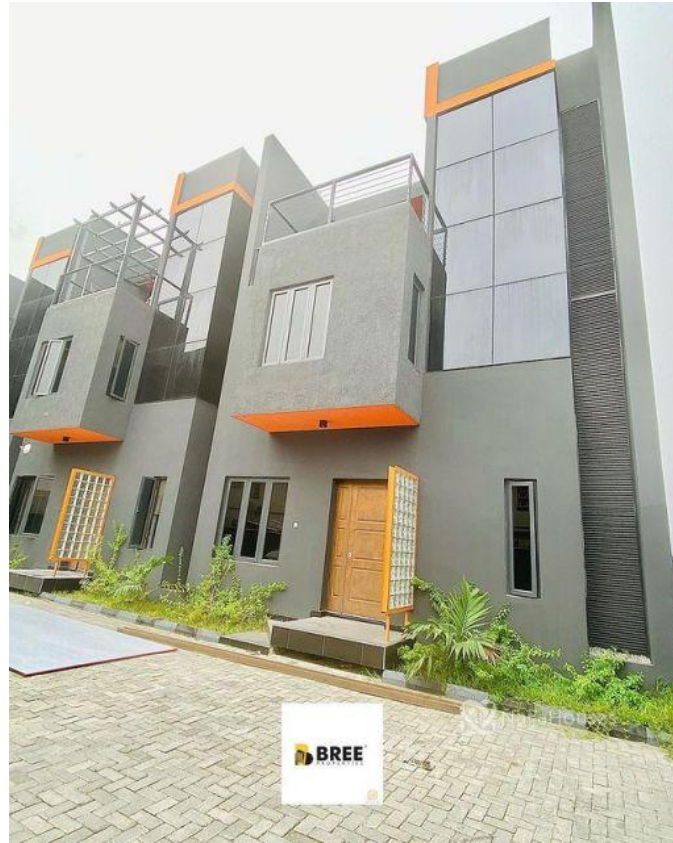

phase 1, Lekki, Lagos

phase 1, Lekki, Lagos

NGN 135,000,000.00

Bree Properties
Nigeria

Mobile: 08034775667
Office:
Fax:
Breepropertiesng@yahoo.com

Property Details

Category **For Sale**

Status **Active**

Price/Sq Ft ₦

On
naijahouses.com
1821 days

Type **Duplex**

Built

Executive four bedroom semi detached duplex Features : Fully serviced Mini estate Spacious rooms Greenery Stamped concrete flooring Ultra modern architecture High quality finishings Solid wardrobes Spacious family lounge Ample car park space Good road network Furnished kitchen Prime location Pls call Bridget on 08034775667 to seal an inspection

Property Summary

Features

No Records Found

Property ID:	P3456501770
Category:	For Sale
Market Status:	Active
Listed Price:	135000000
Year Built:	
Property Size:	Sq m
Building Size:	Sq m
Lot Size:	Sq m
Price per Sq. Meter:	
Bedroom:	4
Bathroom:	
Toilets:	
Parking:	
Service Fee:	
Other Fee:	
Tax Per Annum:	
Insurance Per Annum:	
HOA Per Annum:	