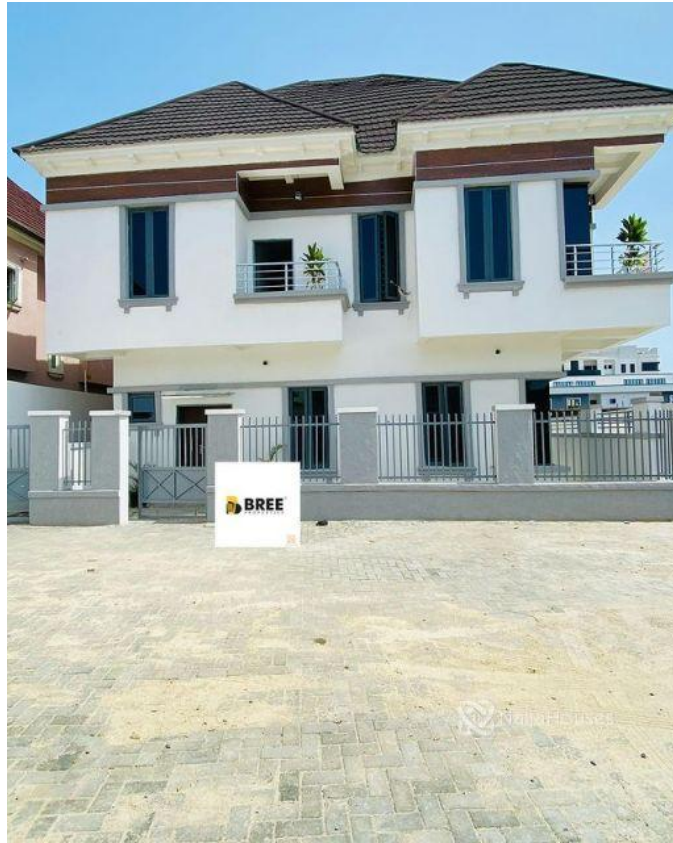

second toll gate, Lekki, Lagos

second toll gate, Lekki, Lagos

NGN 75,000,000.00

Bree Properties

Nigeria

Mobile: 08034775667

Office:

Fax:

Breepropertiesng@yahoo.com

Property Details

Category **For Sale**

Status **Active**

Price/Sq Ft ₦

On
naijahouses.com
1863 days

Type **Duplex**

Built

Beautiful and spacious four bedroom fully detached duplex with a bq now available for sale !!!! Location : Second toll gate lekki Features : Large living room Modern architectural style Spacious rooms en-suite Ample Car park compound Stamped concrete flooring Furnished kitchen Greenery Pls call Bree on 08034775667 to seal an inspection