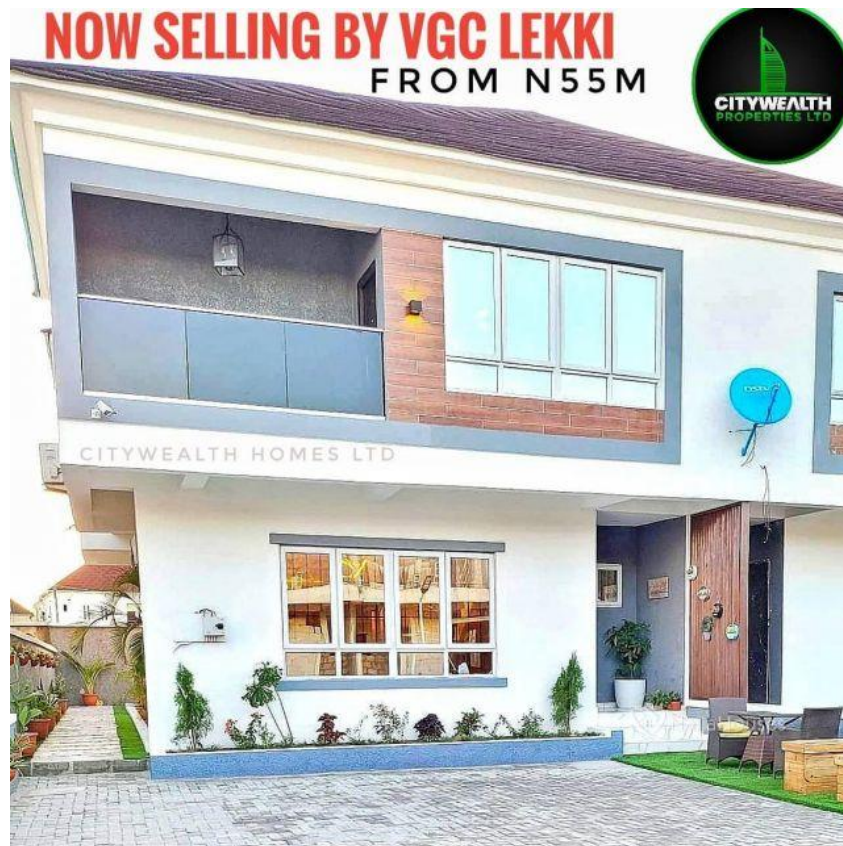

## VGC LEKKI LAGOS, Lekki, Lekki, Lagos

## Property Details

Category **For Sale**

Status **Active**

Price/Sq Ft ₦

On  
naijahouses.com  
**1401 days**

Type **Duplex**

Built

80% READY WITH PAYMENT PLAN COMES THESE SUPERB QUALITY FINISHED DUPLEXES IN A VERY SERENE ESTATE . LOCATION: BY VGC LEKKI LAGOS . 4 BEDROOM TERRACE N60M FEATURES 24hrs power supply 24hrs security CCTV Camera All Rooms Ensuite Fitted Kitchen Microwave Cookers Ample car Jaccuzzi Pop finishing Water heater Inbuilt Speakers Treated water supply Swimming pool Gym house

### Features

No Records Found

Property ID:	P9711302726
Category:	For Sale
Market Status:	Active
Listed Price:	60000000
Year Built:	
Property Size:	Sq m
Building Size:	Sq m
Lot Size:	Sq m
Price per Sq. Meter:	
Bedroom:	4
Bathroom:	
Toilets:	
Parking:	
Service Fee:	
Other Fee:	
Tax Per Annum:	
Insurance Per Annum:	
HOA Per Annum:	

## Property Photos