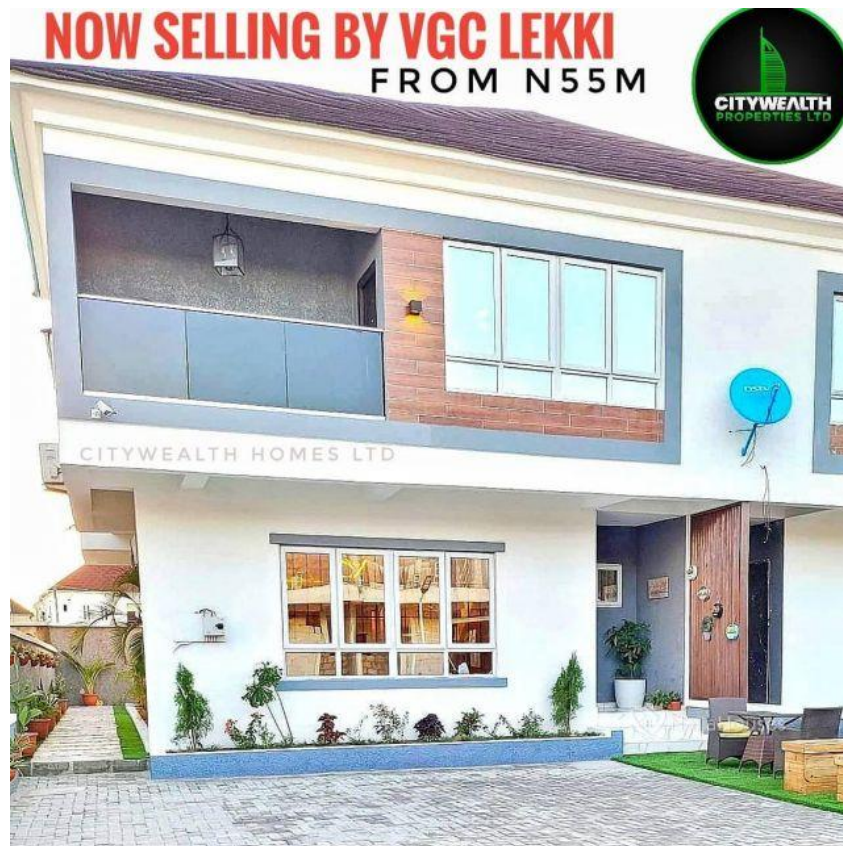

VGC LEKKI LAGOS, Lekki, Lekki, Lagos

VGC LEKKI LAGOS, Lekki, Lekki, Lagos

NGN 95,000,000.00

CityWealth Consult
Nigeria

Mobile: 08035226545
Office:
Fax:
citywealthconsult@gmail.com

Property Details

Category **For Sale**

Status **Active**

Price/Sq Ft ₦

On
naijahouses.com
1386 days

Type **Duplex**

Built

80% READY WITH PAYMENT PLAN COMES THIS SUPERB QUALITY FINISHED DUPLEXES IN A VERY SERENE ESTATE . LOCATION : BY VGC LEKKI LAGOS . 4 BEDROOM FULLY DETACHED N95M. Payment plan available . FEATURES 24hrs power supply 24hrs security CCTV Camera All Rooms Ensuite Fitted Kitchen Microwave Cookers Ample car Jaccuzzi Pop finishing Water heater Inbuilt Speakers Treated water supply Swimming pool Gym house

Property Summary

Features

No Records Found

Property ID:	P3746672728
Category:	For Sale
Market Status:	Active
Listed Price:	95000000
Year Built:	
Property Size:	Sq m
Building Size:	Sq m
Lot Size:	Sq m
Price per Sq. Meter:	
Bedroom:	4
Bathroom:	
Toilets:	
Parking:	
Service Fee:	
Other Fee:	
Tax Per Annum:	
Insurance Per Annum:	
HOA Per Annum:	