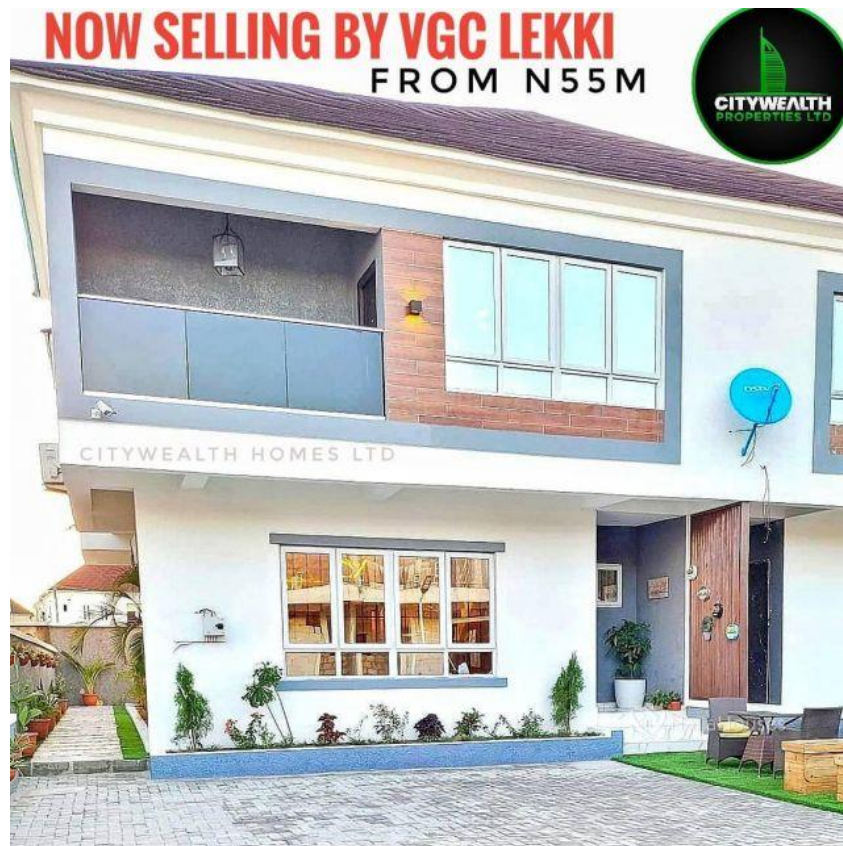

## VGC LEKKI LAGOS, Lekki, Lekki, Lagos

## Property Details

Category **For Sale**

Status **Active**

Price/Sq Ft ₦

On  
naijahouses.com  
**1751 days**

Type **Duplex**

Built

80% READY WITH PAYMENT PLAN COMES THIS SUPERB QUALITY FINISHED DUPLEXES IN A VERY SERENE ESTATE . LOCATION : BY VGC LEKKI LAGOS . 4 BEDROOM FULLY DETACHED N95M. Payment plan available . FEATURES 24hrs power supply 24hrs security CCTV Camera All Rooms Ensuite Fitted Kitchen Microwave Cookers Ample car Jaccuzzi Pop finishing Water heater Inbuilt Speakers Treated water supply Swimming pool Gym house

### Features

No Records Found

Property ID:	P3746672728
Category:	For Sale
Market Status:	Active
Listed Price:	95000000
Year Built:	
Property Size:	Sq m
Building Size:	Sq m
Lot Size:	Sq m
Price per Sq. Meter:	
Bedroom:	4
Bathroom:	
Toilets:	
Parking:	
Service Fee:	
Other Fee:	
Tax Per Annum:	
Insurance Per Annum:	
HOA Per Annum:	

## Property Photos