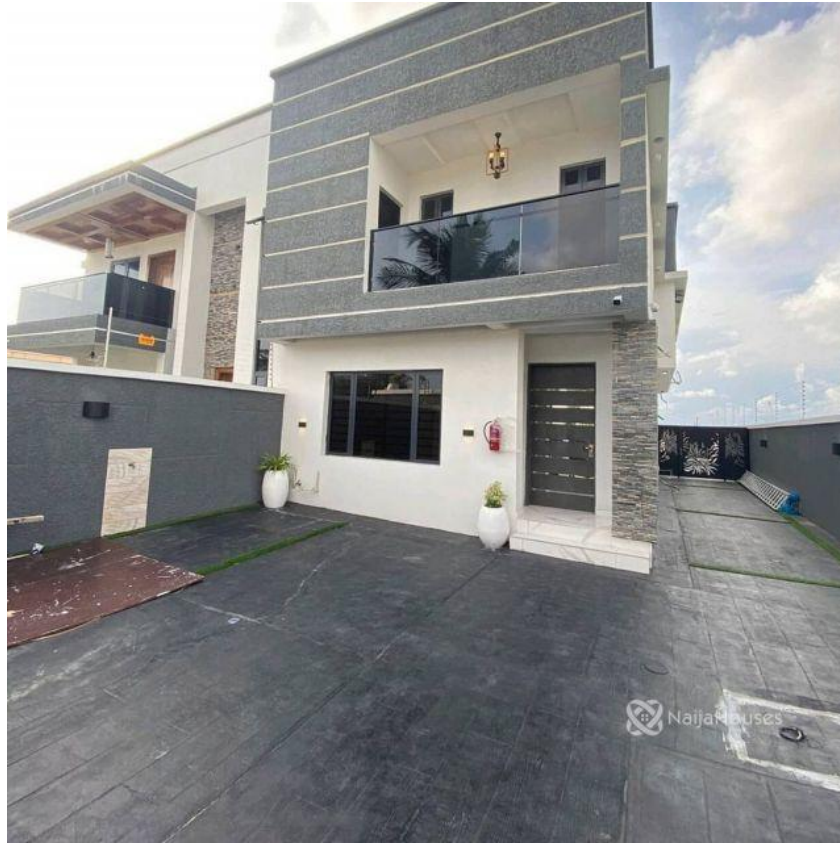

Victoria Garden City, Lekki, Lagos, Lekki, Lekki, Lagos

Victoria Garden City, Lekki, Lagos, Lekki, Lekki, Lagos

NGN 185,000,000.00

Hodisol Homes
Nigeria

Mobile: 0706 886 1004
Office:
Fax:
Support@hodisolhome.com

Property Details

Category **For Sale**

Status **Active**

Price/Sq Ft ₦

On
naijahouses.com
1746 days

Type **Duplex**

Built

Victoria Garden City, #Lekki is known for its undeniable beauty, this perfect modern 4 bedroom #SemiDetached Residence is available for new ownership Selling for #NGN185Million One storey 4 bedrooms Chef kitchen 2 living rooms 5 toilets, 4 baths En suite BQ Private compound